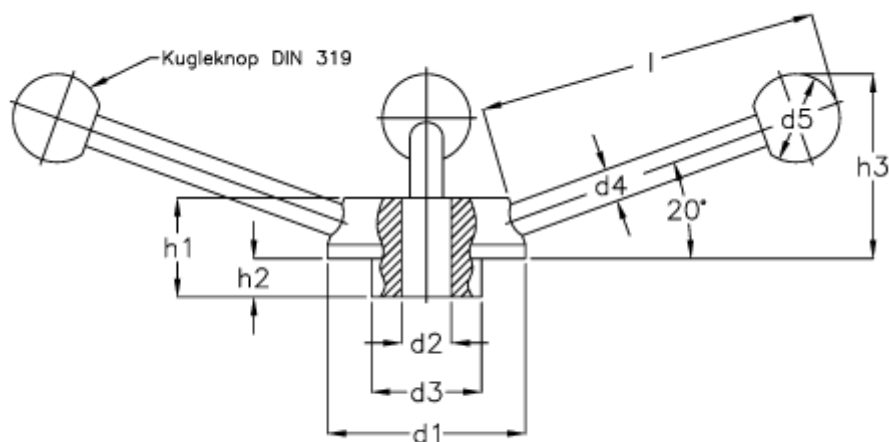

Article number: 20472260K

Description: E+G Handwheel
GN 213-72-K 18

Measures

$d1 = 72$
 $d2 = B 18$
 $d3 = 40$
 $d4 = 12$
 $d5 = 32$
 $H1 = 36$
 $H2 = 14$
 $l = 124$